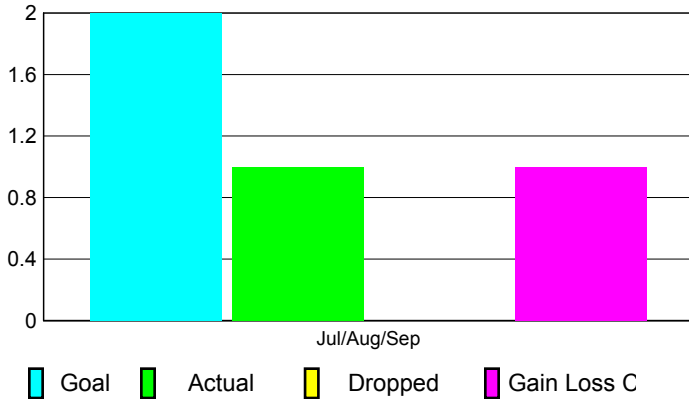

2010-2011 GMT Reports for District (or Undistricted) **District H 3**

GMT: **Doctor NICOLAS JARA ORELL**

Location: **PERU**

GMT CA: **3**

CLUBS

Club Results
2010-2011

Clubs
2009-2010

Month	New Club Goal	Actual New Clubs	Actual Dropped Clubs	Gain/Loss of Clubs	Gain/Loss of Clubs
Jul/Aug/Sep	2	1	0	1	1
Totals	2	1	0	1	1

Club Results 2010-2011

Goal, New, Dropped, Gain/Loss

Comparison of Club Gain/Loss

Current Year Compared to the Previous Year

YTD Status Quo Clubs 2010-2011

Status Quo Clubs Compared to Status Quo Members

MEMBERSHIP