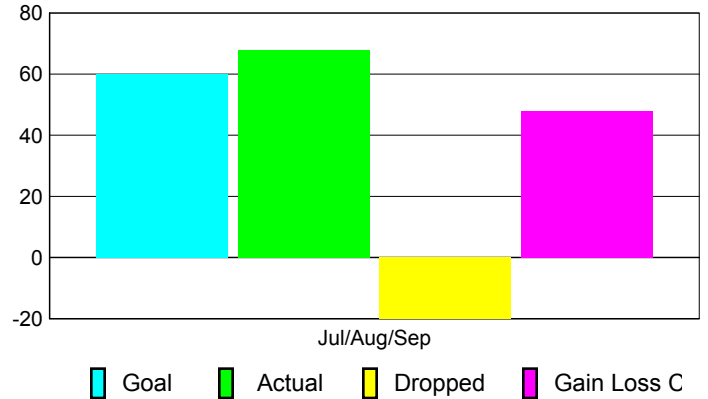

Membership Results 2010-2011

Goal, New, Dropped, Gain/Loss